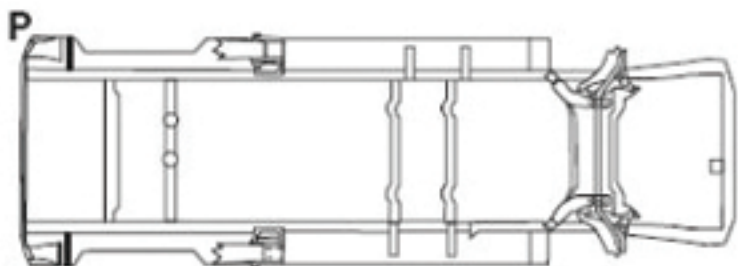

AUTO SUPPLY INC.

2346 W. Warren, Detroit, MI 48208

Phone: 313-894-1194

Fax: 313-894-0202

www.usautosupplymi.com

Minivan Cut Sheet

PASSENGER SIDE

TOP VIEW

DRIVER SIDE

UNDERBODY VIEW

Please use the area below for a detail of cut instructions:

Notes:
